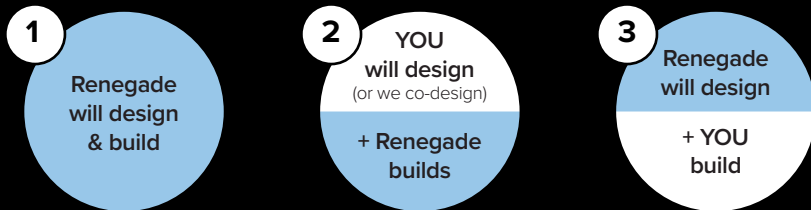

CUSTOMIZED PARTNERSHIP

Just like our products, our partnership process is customizable. We can work in one of three ways.

320 Hall St SW, Grand Rapids, MI 49507
info@builtbyrenegade.com
616 226 4553

CONSULTATIVE DESIGN APPROACH