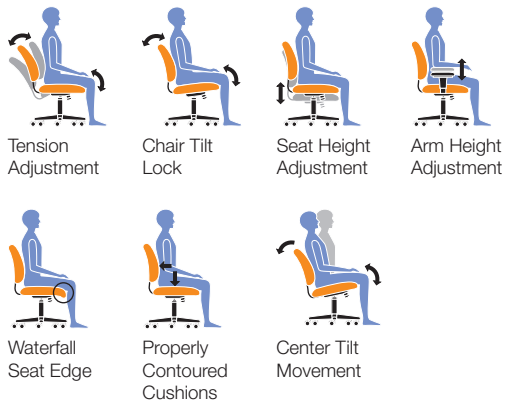

OTG11514B

Black mesh back with breathable Black mesh fabric seat • Pneumatic seat height adjustment • Height adjustable arms with polyurethane armrests • Single position tilt lock with tilt tension adjustment • Scuff resistant arched molded base with twin wheel carpet casters • Soft casters (OTG10700) are available • Greenguard certified • UPSable

Overall Dimensions: 25W x 23D x 37H
Seat Height: 17.5" - 21.5"
Seat Width: 19.5"
Seat Depth: 17"
Back Height: 18.5"
Back Width: 18"
Arm Height: 8.5" - 11.5"

Features:

List price **$325**