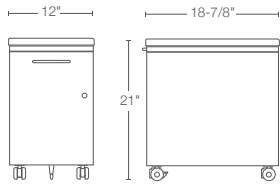

Slim

MOBILE STORAGE

FEATURES

- Bottom drawer may be specified as single-sided (left or right) or two-sided
- A concealed top drawer is accessible when bottom drawer is open
- Cushion is 1" foam, attached to metal top with dual-lock strips
- A two-sided drawer includes file bars to accommodate letter or legal hanging files
- A concealed top drawer is accessible when bottom drawer is open

ORDERING TIPS

- Linear yardage required for COM fabric (20 units or fewer): Slim - 3/4 yard
- Unless otherwise specified, the fabric pattern on cushions will be applied "front-to-back"

LOCK SYSTEM

- Includes one UM series lock, black-faced, keyed-alike, master-keyed, and core-removable (may be keyed-alike in the field)

DIMENSIONS

One-sided drawer, access from right side

One-sided drawer, access from left side

Two-sided drawer & file bars

AVAILABLE LOCKS & FRONTS

UM Series (Standard) LL Series SL Series K Series

A. Full Pull

Q. Square, Satin Nickel Bar Pull

S. Square, Satin Nickel Loop Pull (Add "B" suffix for black pull)

H	D	W	Description	Top Option	Drawer access from side	Pkg Wt	Pkg Cube	Part #	Front	Part #	Metal Color	Fabric #	GR 1 Price	GR 2 Price	GR 3 Price	GR 4 Price	GR 5 Price	COM Price
20	18-7/8	12	one-sided drawer	metal	left	41lb	3.8 ft	SLU	?	5638	?	n/a	\$621	n/a	n/a	n/a	n/a	n/a
20	18-7/8	12	one-sided drawer	metal	right	41 lb	3.8 ft	SRU	?	5638	?	n/a	\$621	n/a	n/a	n/a	n/a	n/a
20	18-7/8	12	two-sided drw. & file bars	metal	n/a	41 lb	3.8 ft	STU	?	5640	?	n/a	\$644	n/a	n/a	n/a	n/a	n/a
21	18-7/8	12	one-sided drawer	cushion	left	49 lb	3.8 ft	SLU	?	5638C	?	?	\$782	\$862	\$894	\$927	\$953	\$777
21	18-7/8	12	one-sided drawer	cushion	right	49 lb	3.8 ft	SRU	?	5638C	?	?	\$782	\$862	\$894	\$927	\$953	\$777
21	18-7/8	12	two-sided drw. & file bars	cushion	n/a	49 lb	3.8 ft	STU	?	5640C	?	?	\$804	\$884	\$916	\$948	\$974	\$799