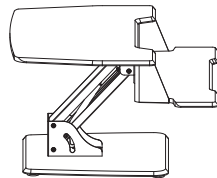

Tested to Steelcase standards and backed by our warranty, Active Lift Riser is a superior desktop alternative for experiencing the benefits of vertical movement while you work.

STAY IN YOUR FLOW

With a compact and hardworking two-tier design, Active Lift Riser supports an array of technologies—monitors, laptops, keyboards and smart phones—while a discrete opening in back enables cord and cable management. Best-in-class engineering and a simple, one-touch lift-and-lock mechanism ensure superior stability and performance. Your work-in-progress raises and lowers with you quietly and smoothly, so you can stay focused and productive.

ENDLESS SUPPORT FOR DYNAMIC WORK

Adjustability with no presets means you can always create a personalized experience that's exactly right for your wants and needs. No matter how tall or short you are, which technologies you use, what posture feels best or who else might be sharing your workspace, Active Lift Riser will always perfectly adjust to you in any environment.

DIMENSIONS

Seated Dimensions
• 31.18"D x 31.5"W x 6.5"H

Standing Dimensions
• 28.18"D x 31.5"W x 17.5"H

SPECIFICATIONS

- Durable steel construction
- Black finish
- Holds up to 30 pounds
- Supports two single CF Series Evolution monitor arms (sold separately)
- Ships fully assembled and ready to use out of the box
- Five-year warranty on worksurface and supports; Seven-year warranty on dynamic adjustment mechanism